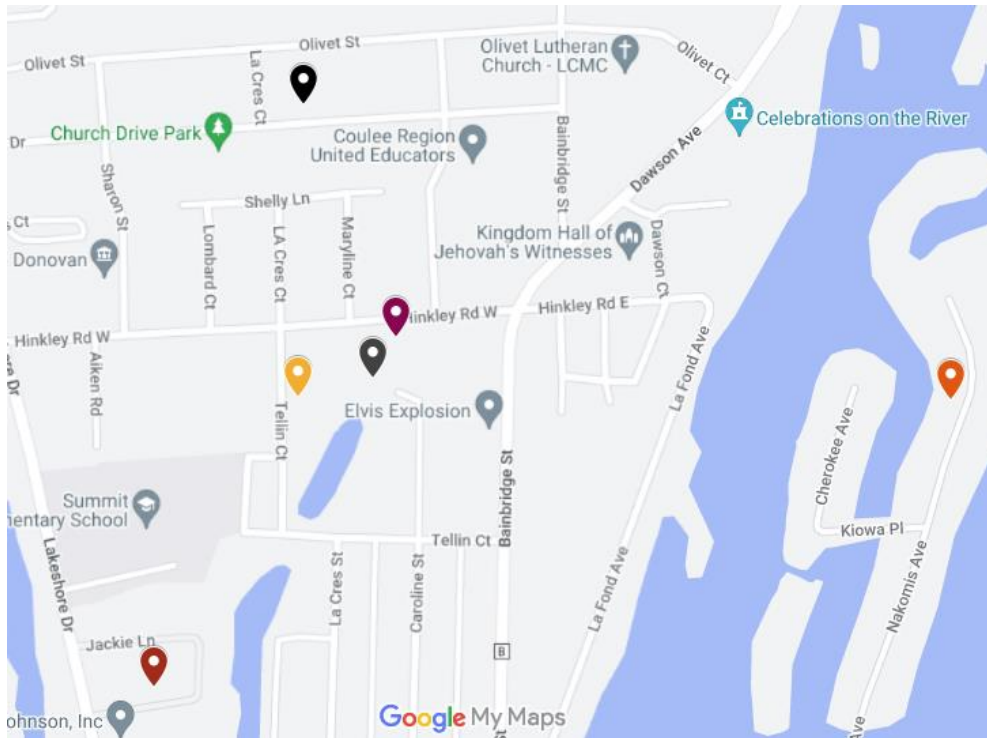

NORTH OF I-90

North of I-90

- | | |
|---------------------|---------------------|
| 2807 Lakeshore Dr | 618 Sanborn St |
| 2521 Baumgartner Dr | 2501 Bainbridge St |
| 2602 Thomas St | 709 Spillway Dr |
| 2517 1st Ave E | 316 Callaway Blvd |
| 2604 Baumgartner Dr | 2511 1st Ave W |
| 2523 Baumgartner Dr | 2604 Hibbard Ct |
| 2821 Lakeshore Dr | 2607 Lakeshore Dr |
| 401 Central Rd | 300 Callaway Blvd |
| 832 Spillway Dr | 900 Hanson Rd |
| 2616 Jerald St | 707 Spillway Dr |
| 523 Sanborn St | 2930 Pierce Ave |
| 509 Winona St | 2540 Island Park Rd |
| 712 Richmond St | 518 Sanborn St |
| 2534 1st Ave W | 2605 Thomas St |
| 2534 Bainbridge St | |

South of I-90

- 1840 Caroline St
- 213 Church Dr
- 220 Hinkley Rd W
- 505 Jackie Ln
- 1921 Nakomis Ave
- 342 Tellin Ct

SOUTH OF I-90

2024 Town of Campbell
Rummage Sale

May 10-11

8am-2pm