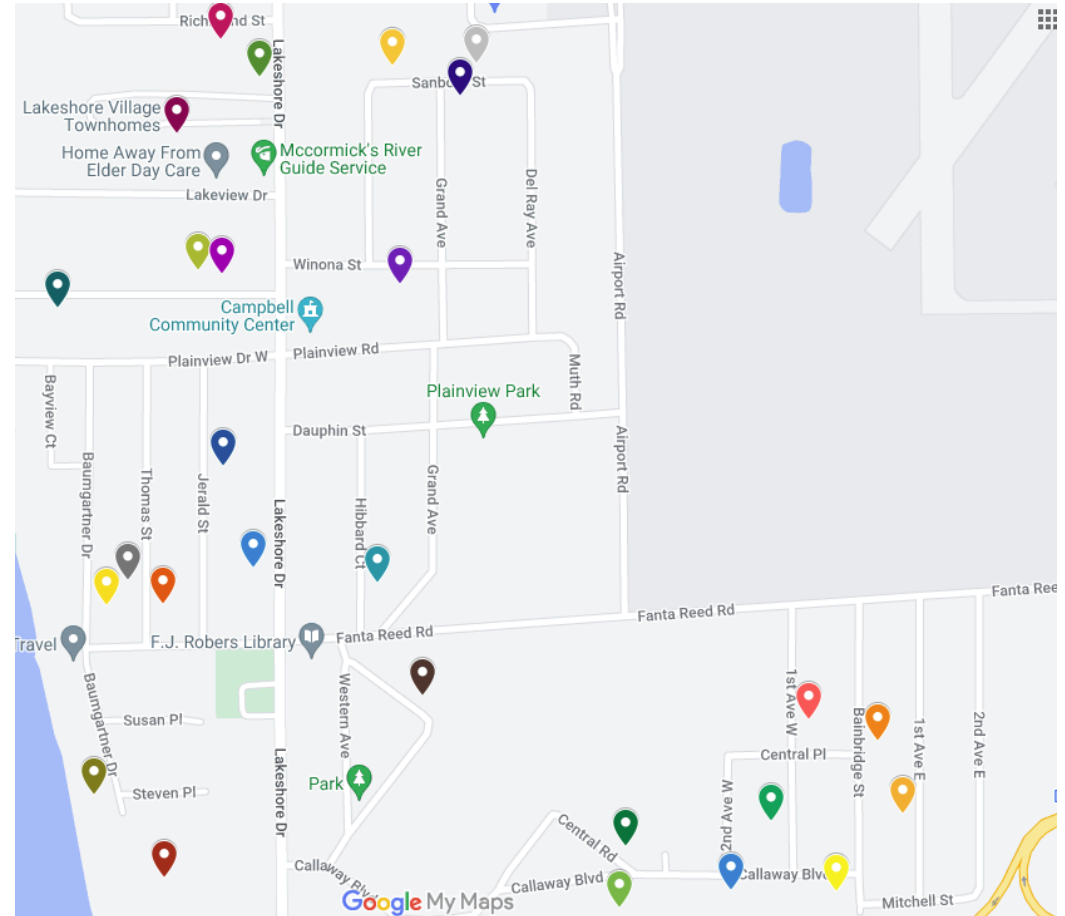

NORTH OF I-90

North of I-90

- | | |
|---------------------|---------------------|
| 2807 Lakeshore Dr | 618 Sanborn St |
| 2521 Baumgartner Dr | 2501 Bainbridge St |
| 2602 Thomas St | 709 Spillway Dr |
| 2517 1st Ave E | 316 Callaway Blvd |
| 2604 Baumgartner Dr | 2511 1st Ave W |
| 2523 Baumgartner Dr | 2604 Hibbard Ct |
| 2821 Lakeshore Dr | 2607 Lakeshore Dr |
| 401 Central Rd | 300 Callaway Blvd |
| 832 Spillway Dr | 900 Hanson Rd |
| 2616 Jerald St | 707 Spillway Dr |
| 523 Sanborn St | 2930 Pierce Ave |
| 509 Winona St | 2540 Island Park Rd |
| 712 Richmond St | 518 Sanborn St |
| 2534 1st Ave W | 2605 Thomas St |
| 2534 Bainbridge St | |

South of I-90

- 1840 Caroline St
- 213 Church Dr
- 220 Hinkley Rd W
- 505 Jackie Ln
- 1921 Nakomis Ave
- 342 Tellin Ct

SOUTH OF I-90

2024 Town of Campbell
Rummage Sale

May 10-11

8am-2pm